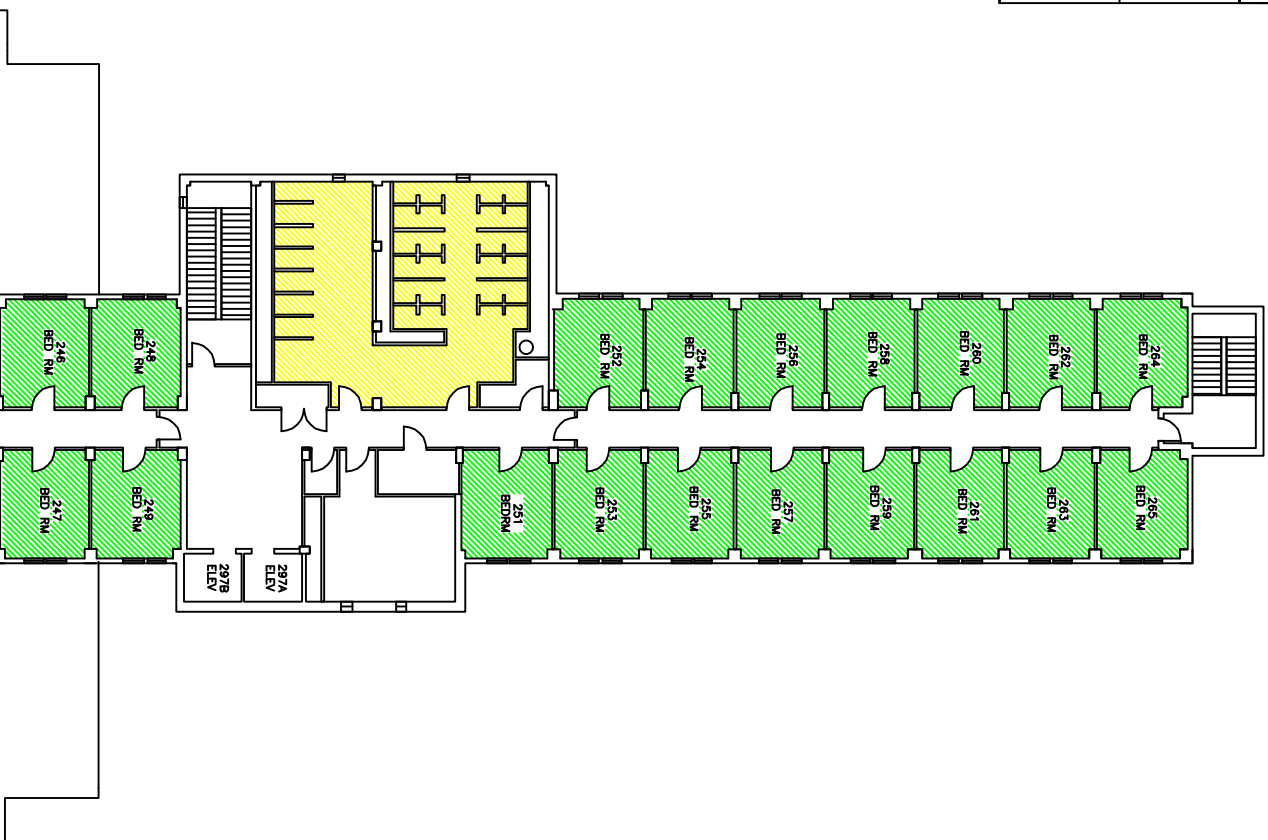

1783

The University of Georgia

DEPARTMENT OF UNIVERSITY HOUSING

CRESWELL HALL: 2ND FLOOR

Bathroom/Shower

Bedroom

KEY PLAN