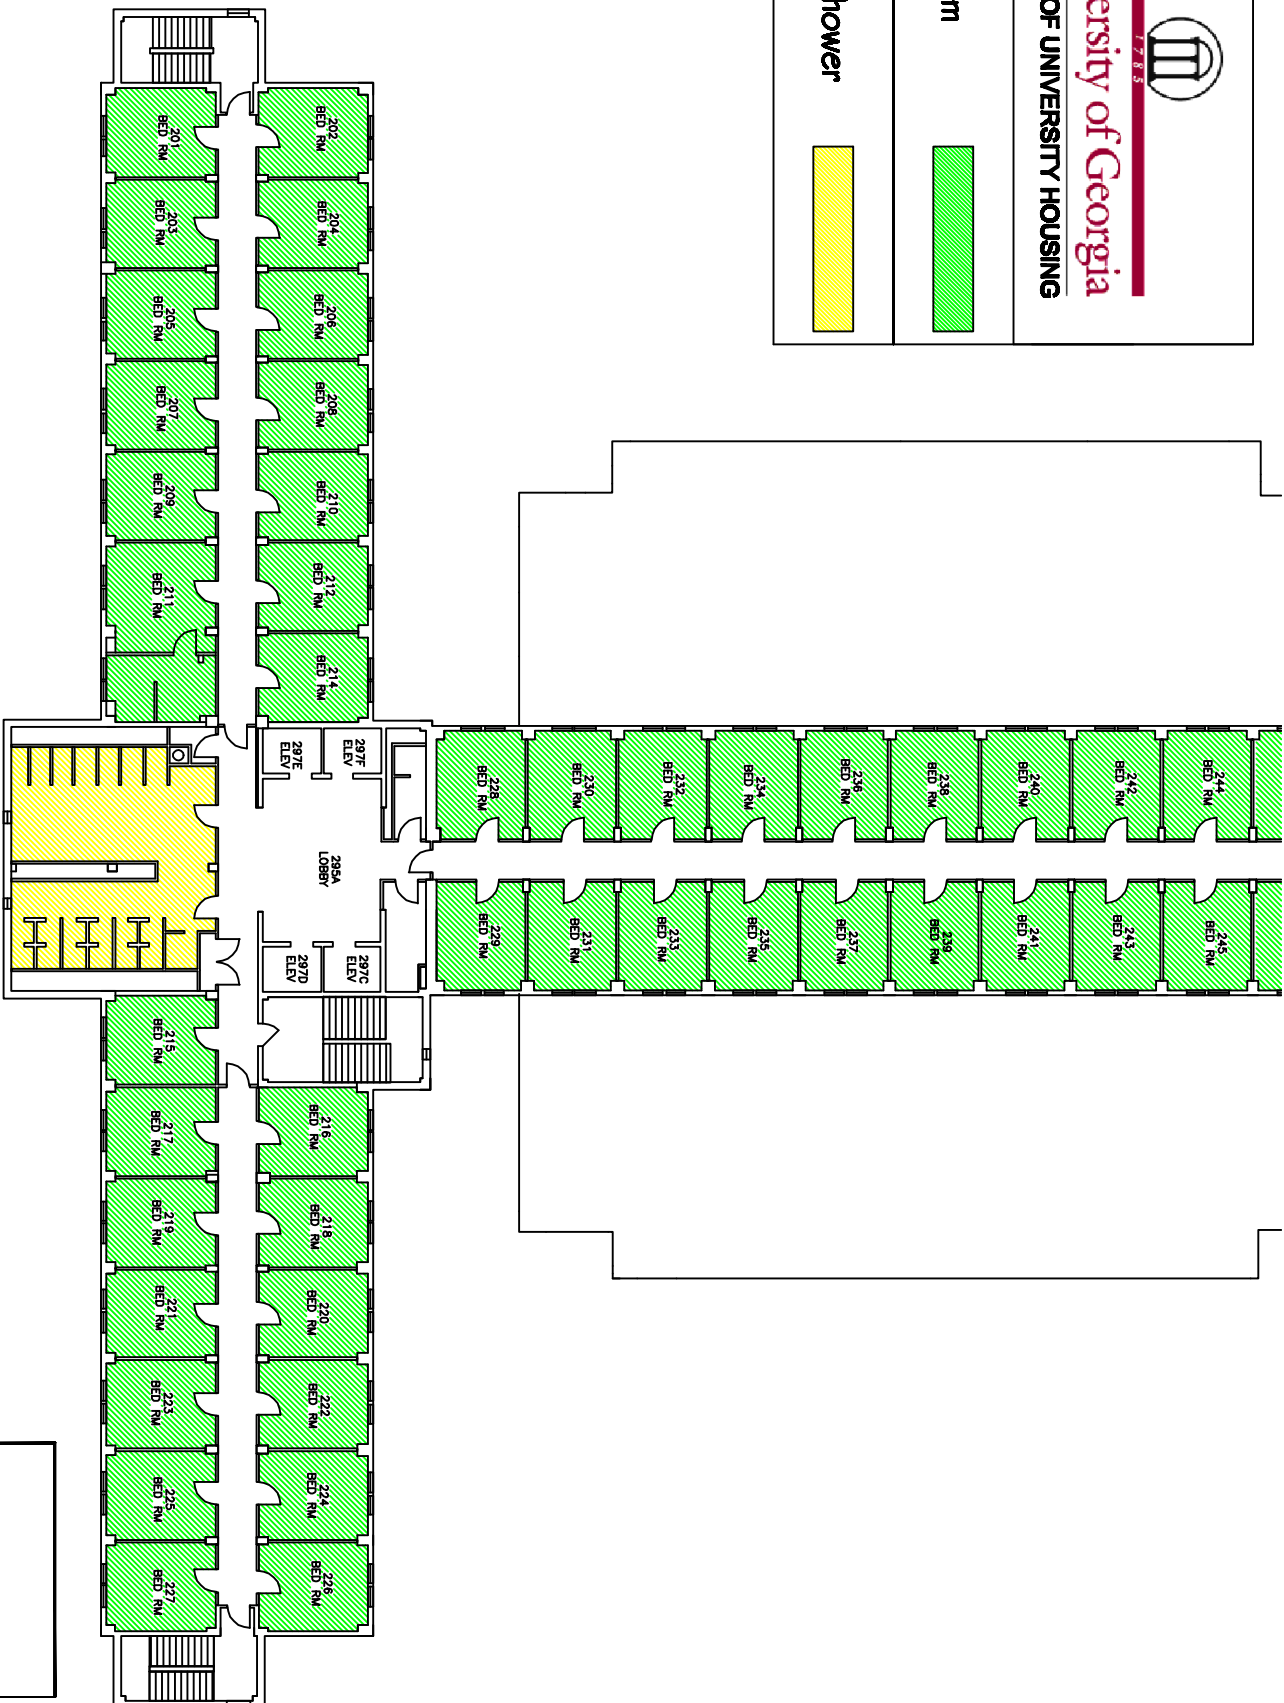

The University of Georgia

DEPARTMENT OF UNIVERSITY HOUSING

Bedroom

Bathroom/Shower

CRESWELL HALL: 2ND FLOOR

KEY PLAN