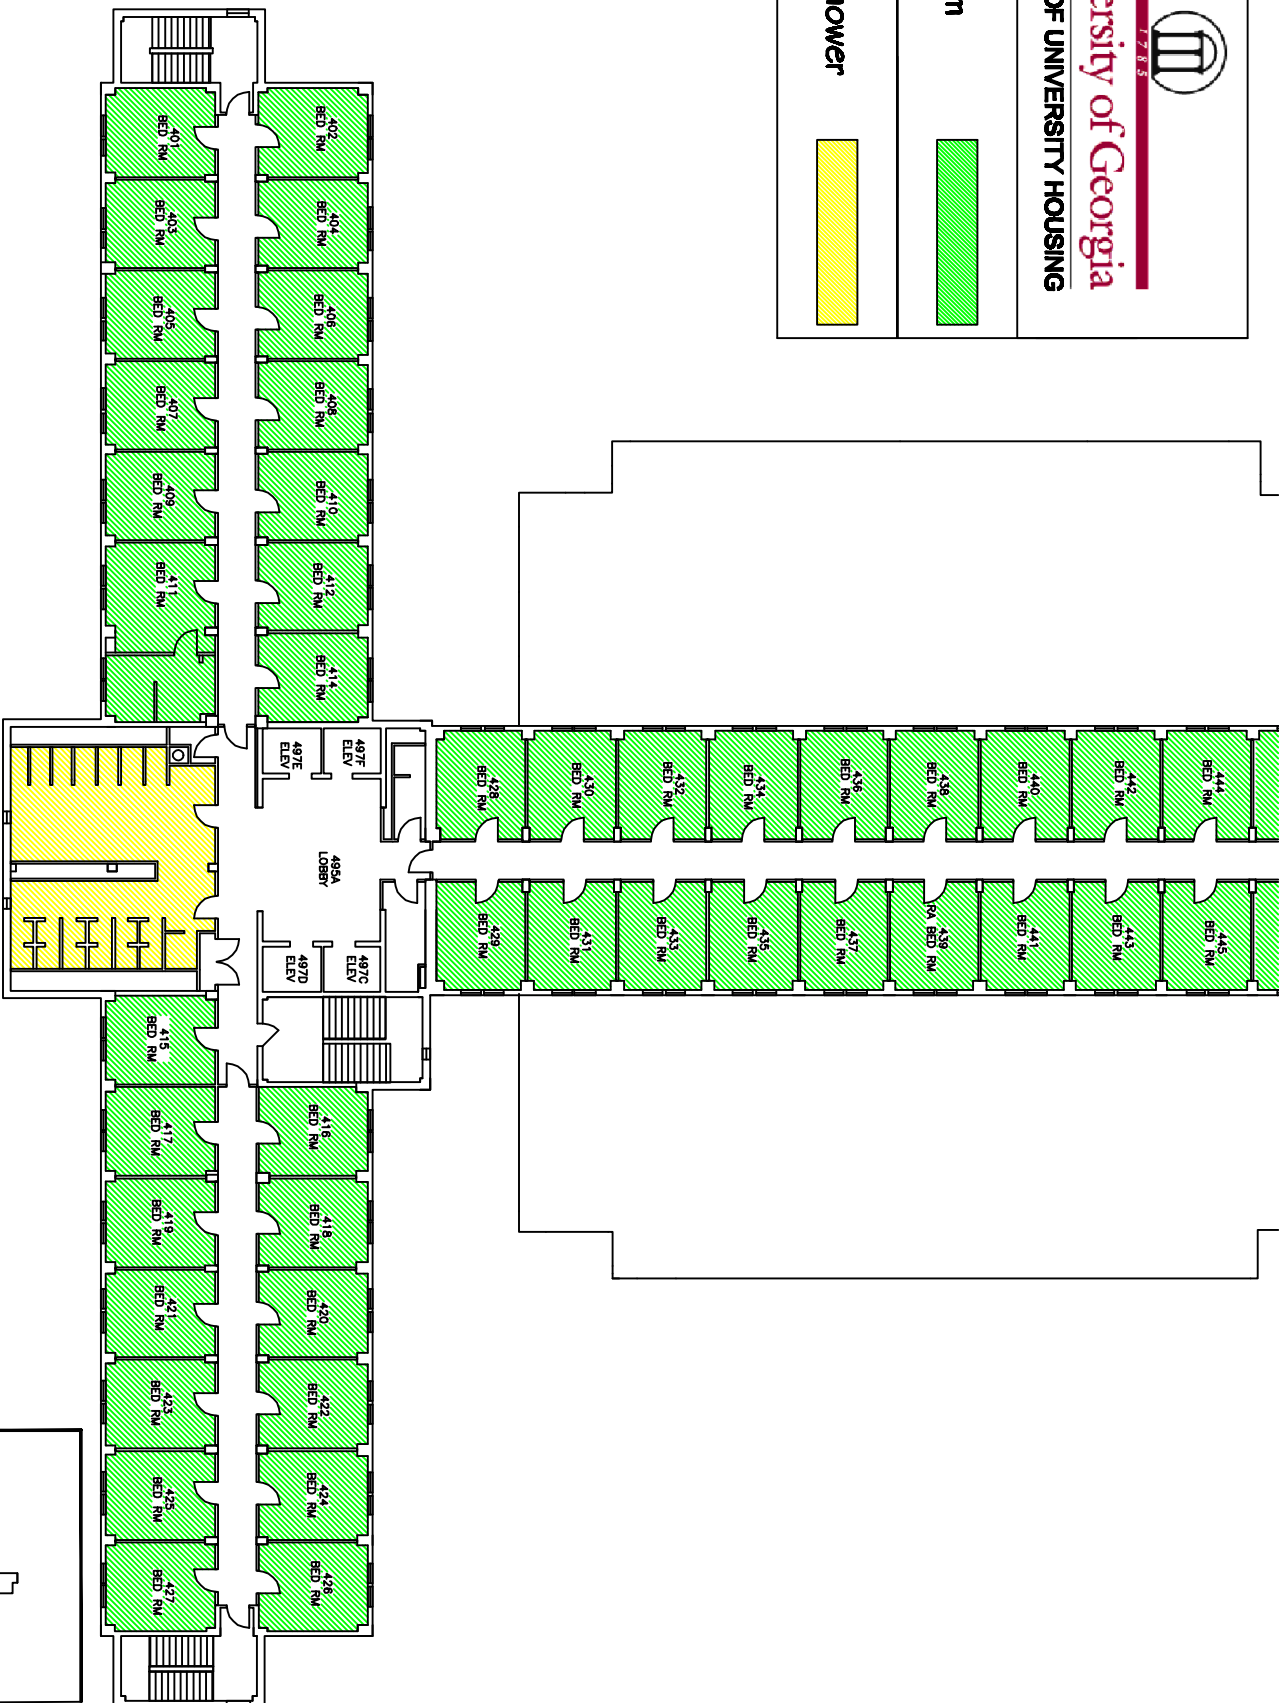

The University of Georgia  
DEPARTMENT OF UNIVERSITY HOUSING

Bedroom

Bathroom/Shower

# CRESWELL HALL: 4TH FLOOR

KEY PLAN