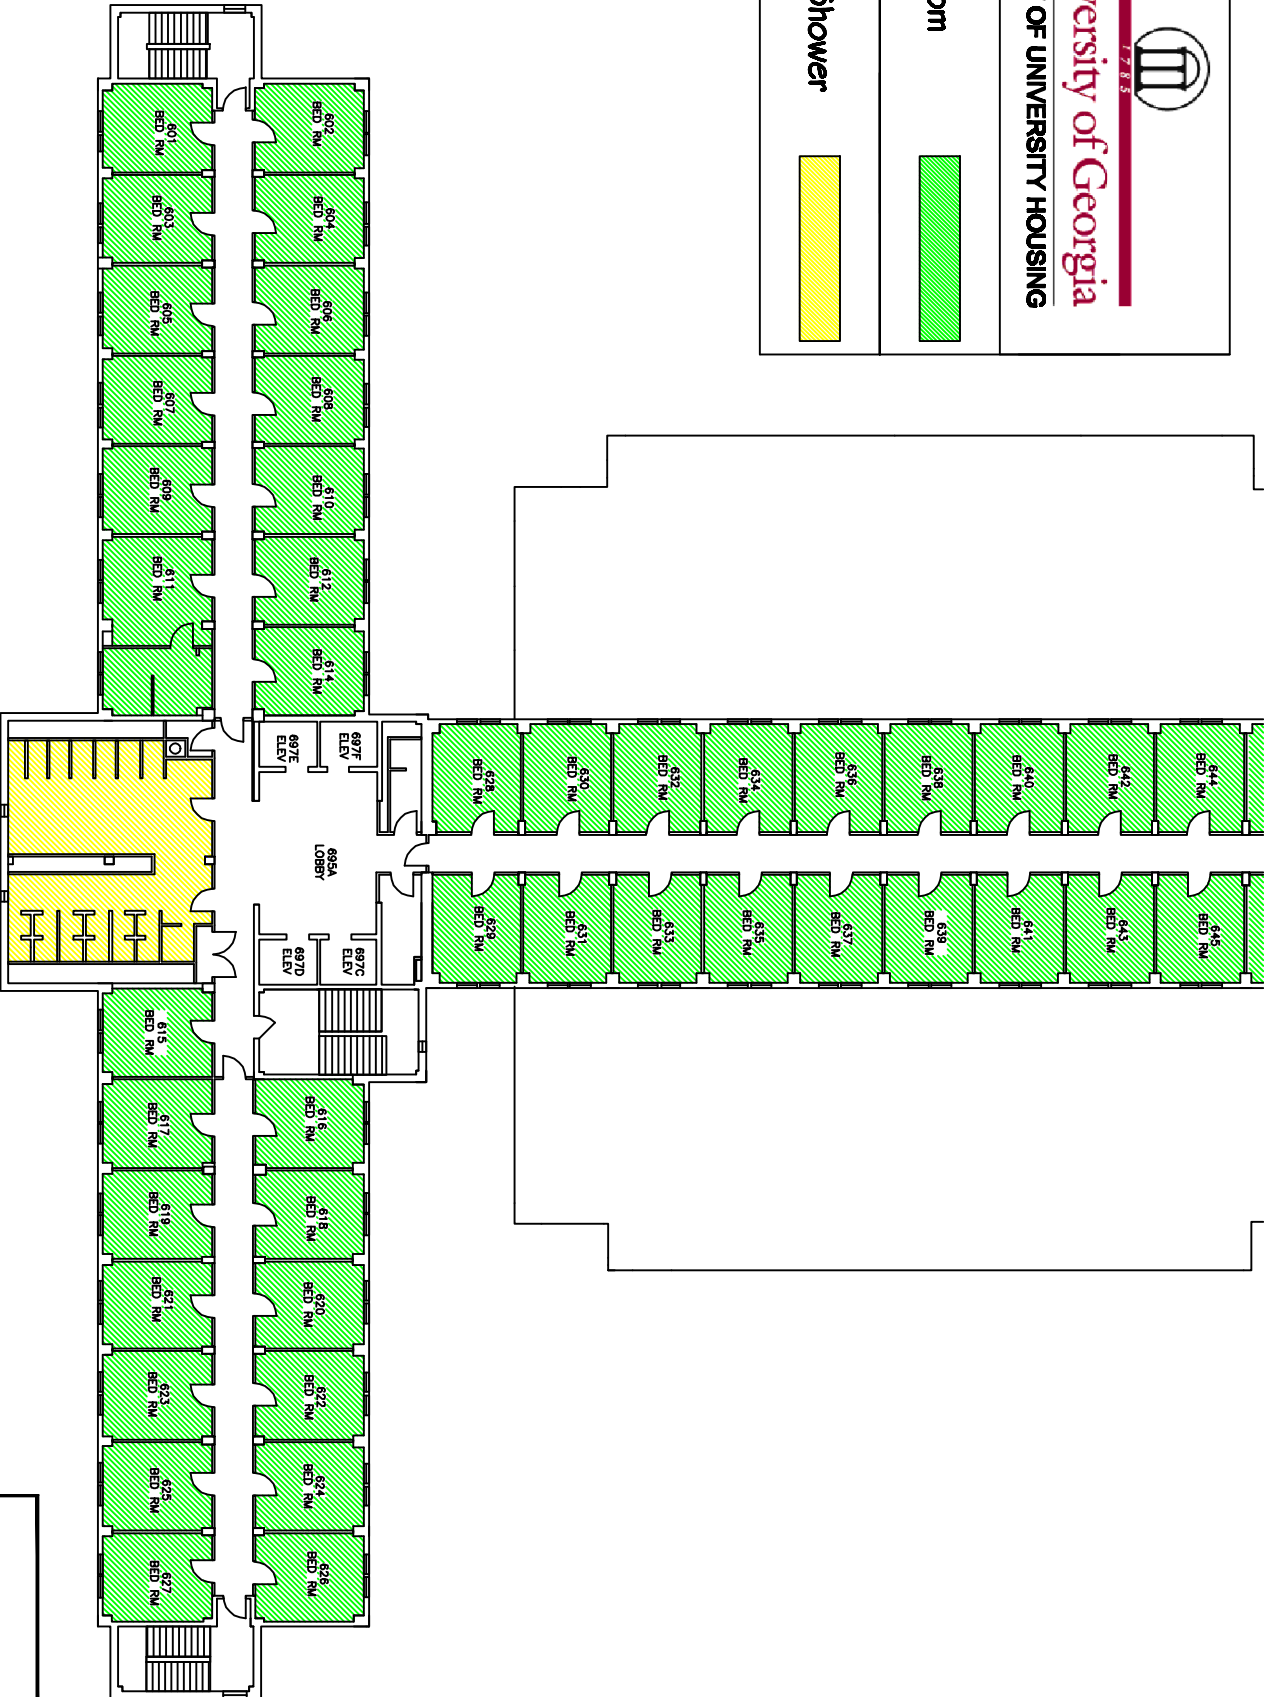

The University of Georgia
DEPARTMENT OF UNIVERSITY HOUSING

Bedroom

Bathroom/Shower

CRESWELL HALL: 6TH FLOOR