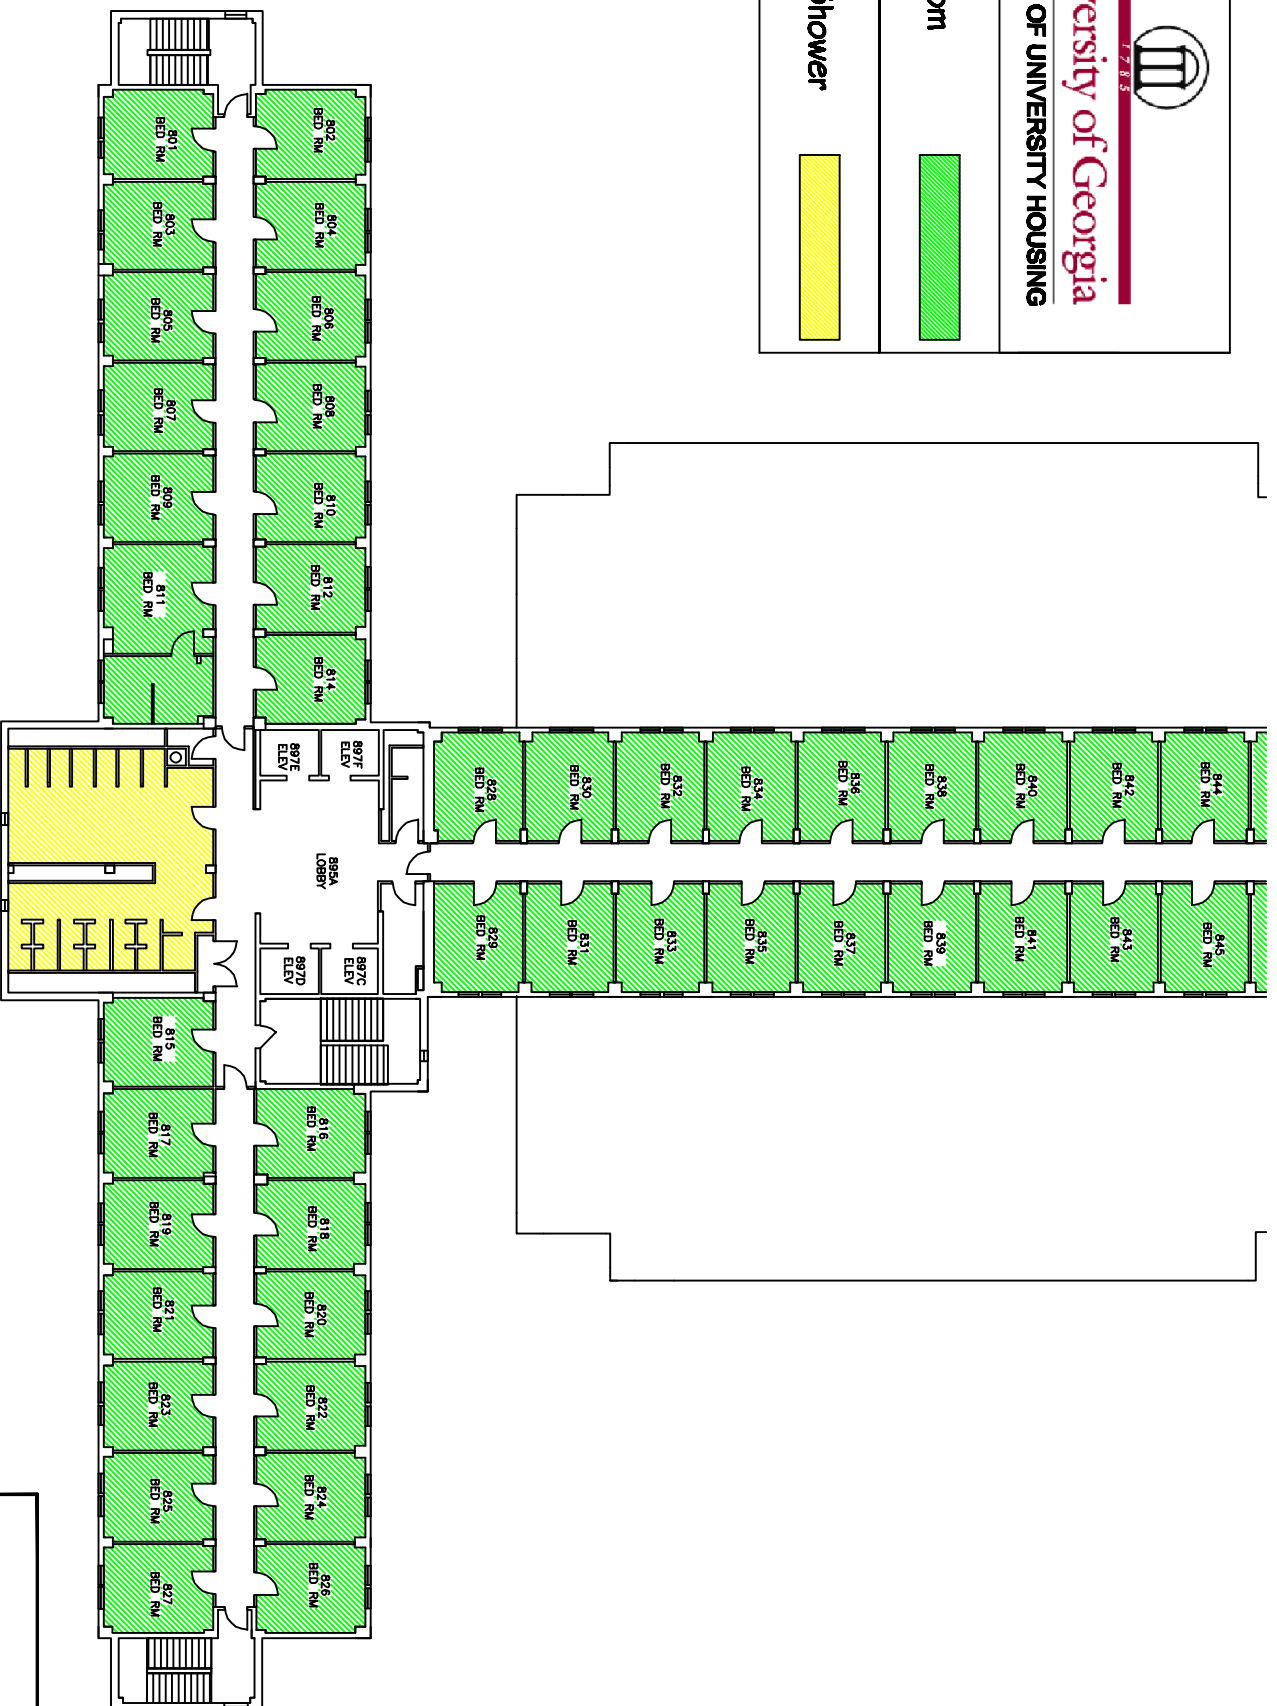

The University of Georgia

DEPARTMENT OF UNIVERSITY HOUSING

Bedroom

Bathroom/Shower

CRESWELL HALL: 8TH FLOOR