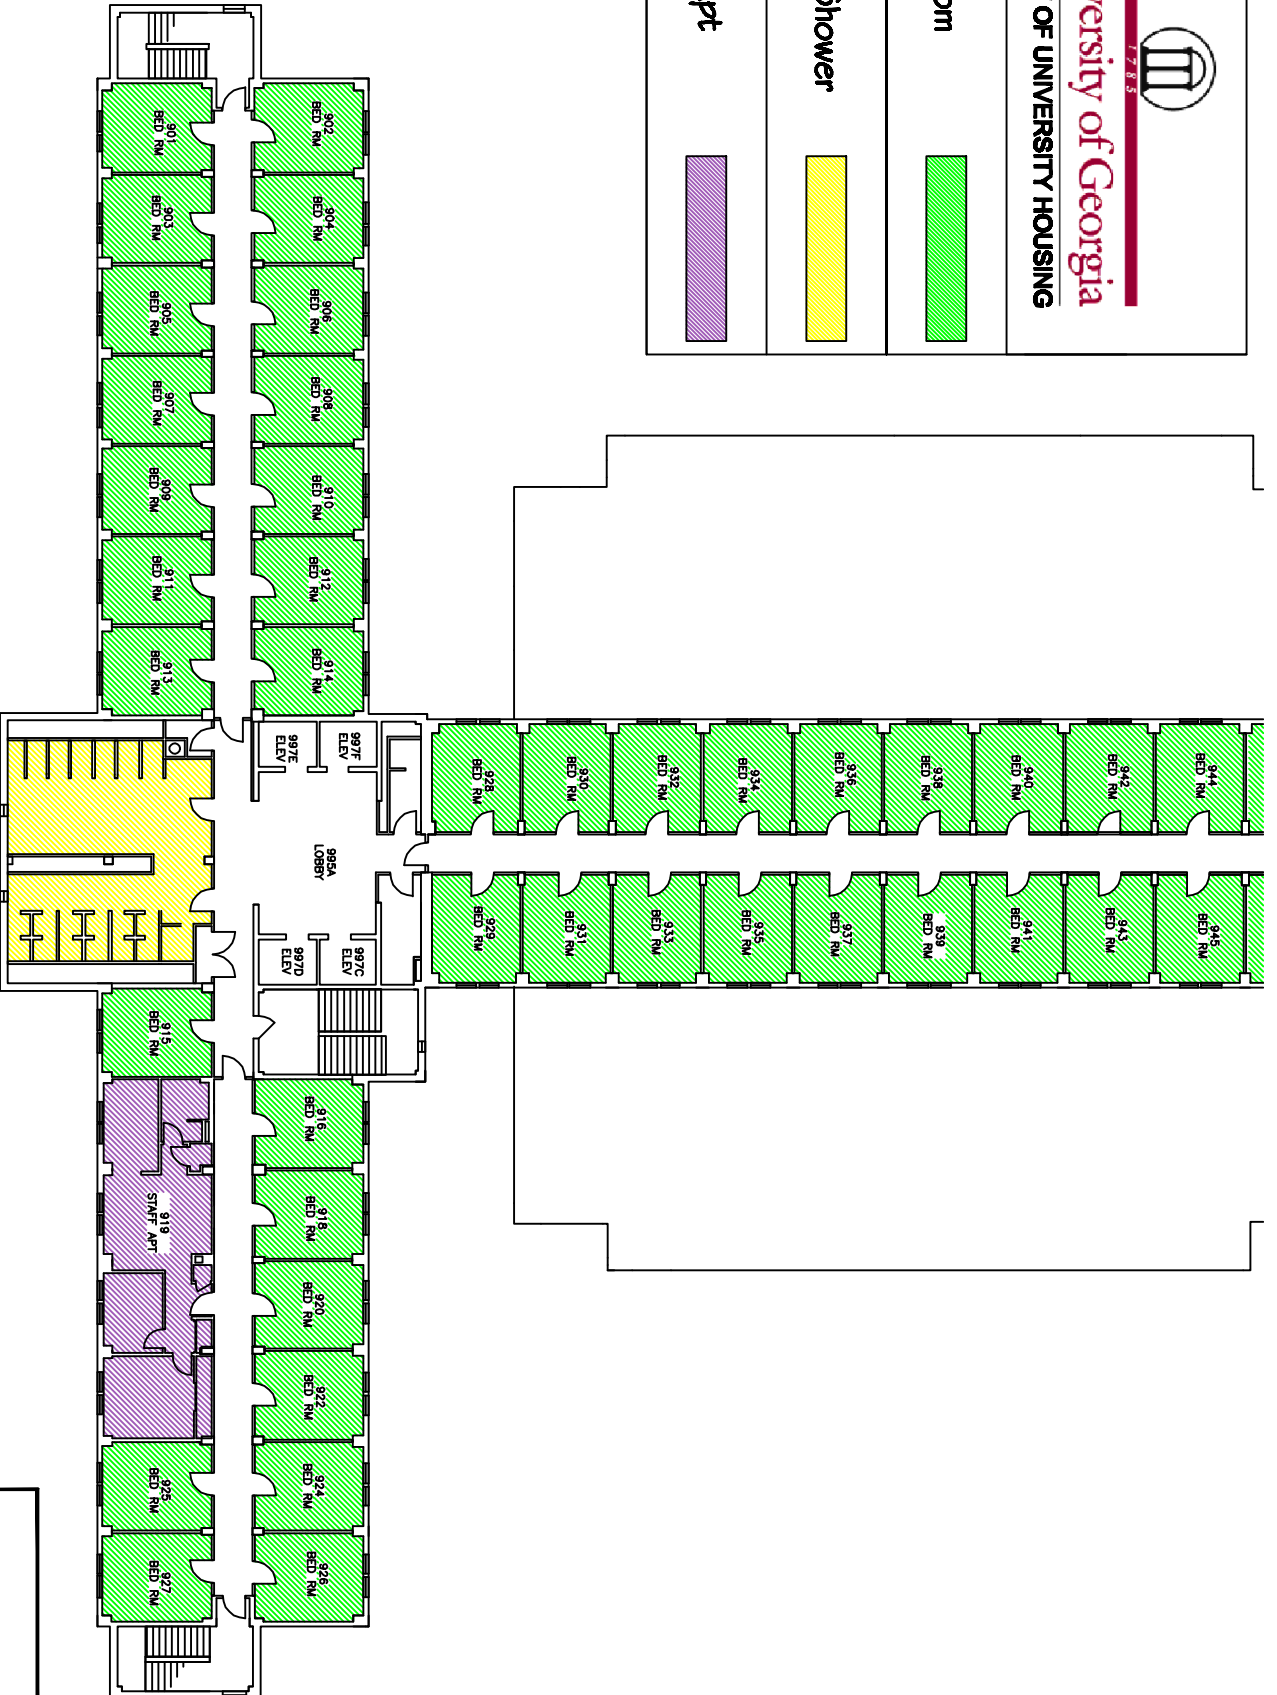

The University of Georgia

DEPARTMENT OF UNIVERSITY HOUSING

Bedroom

Bathroom/Showers

Staff Apt

CRESWELL HALL: 9TH FLOOR