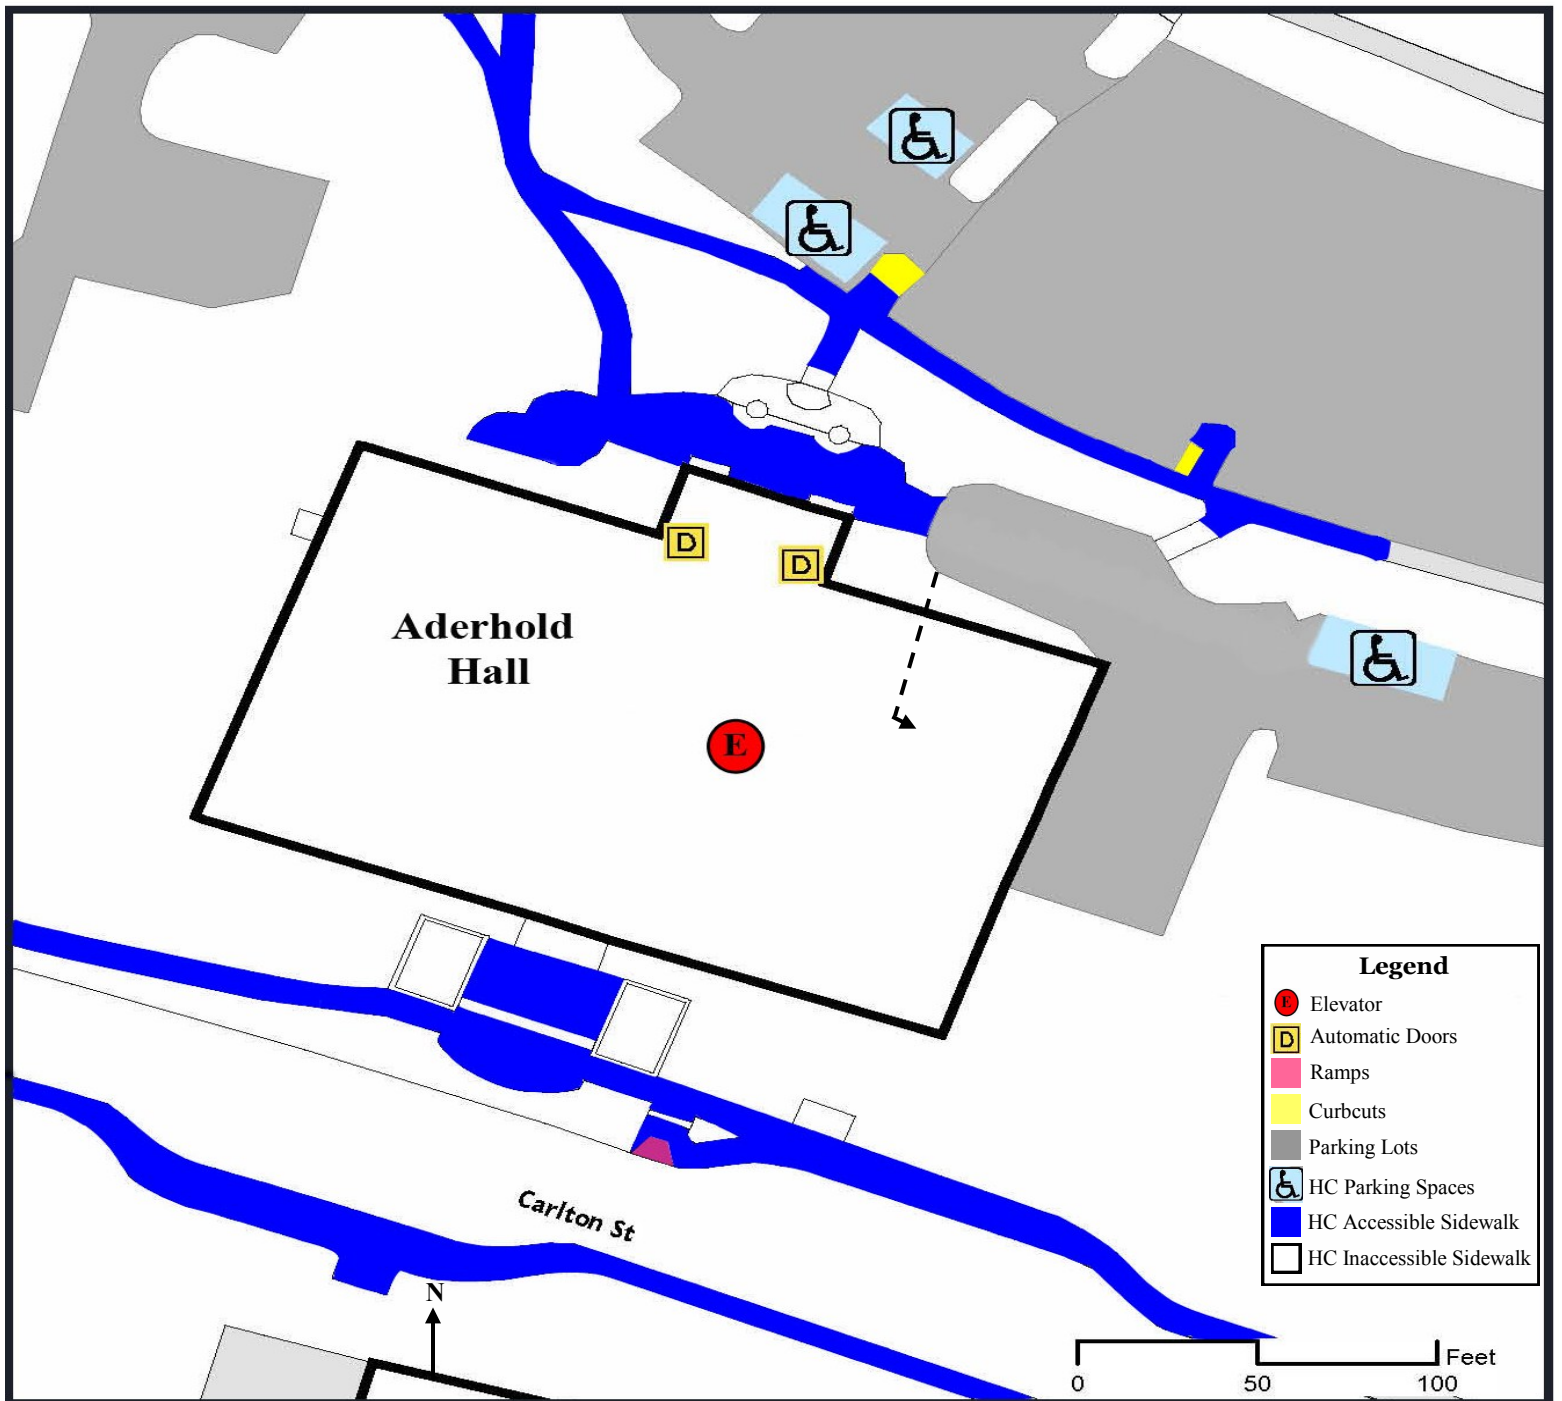

The University of Georgia
Aderhold Hall
Building Number 1060

| Legend | |
|--------|--------------------------|
| | Elevator |
| | Automatic Doors |
| | Ramps |
| | Curbcuts |
| | Parking Lots |
| | HC Parking Spaces |
| | HC Accessible Sidewalk |
| | HC Inaccessible Sidewalk |

Important Information about Aderhold Hall

*7 Accessible Levels
(Ground, 1, 2, 3, 4, 5, and 6)*

5 Accessible Restrooms

Accessible men's restrooms are located on the 2nd and 4th floors. Accessible women's restrooms are located on the 2nd, 4th, and 5th floors.

EVAC chairs are located on floors 3, 4, 5, and 6.

Disability parking must be arranged through Parking Services.

For additional assistance or information, please contact the Disability Resource Center at 706-542-8719.