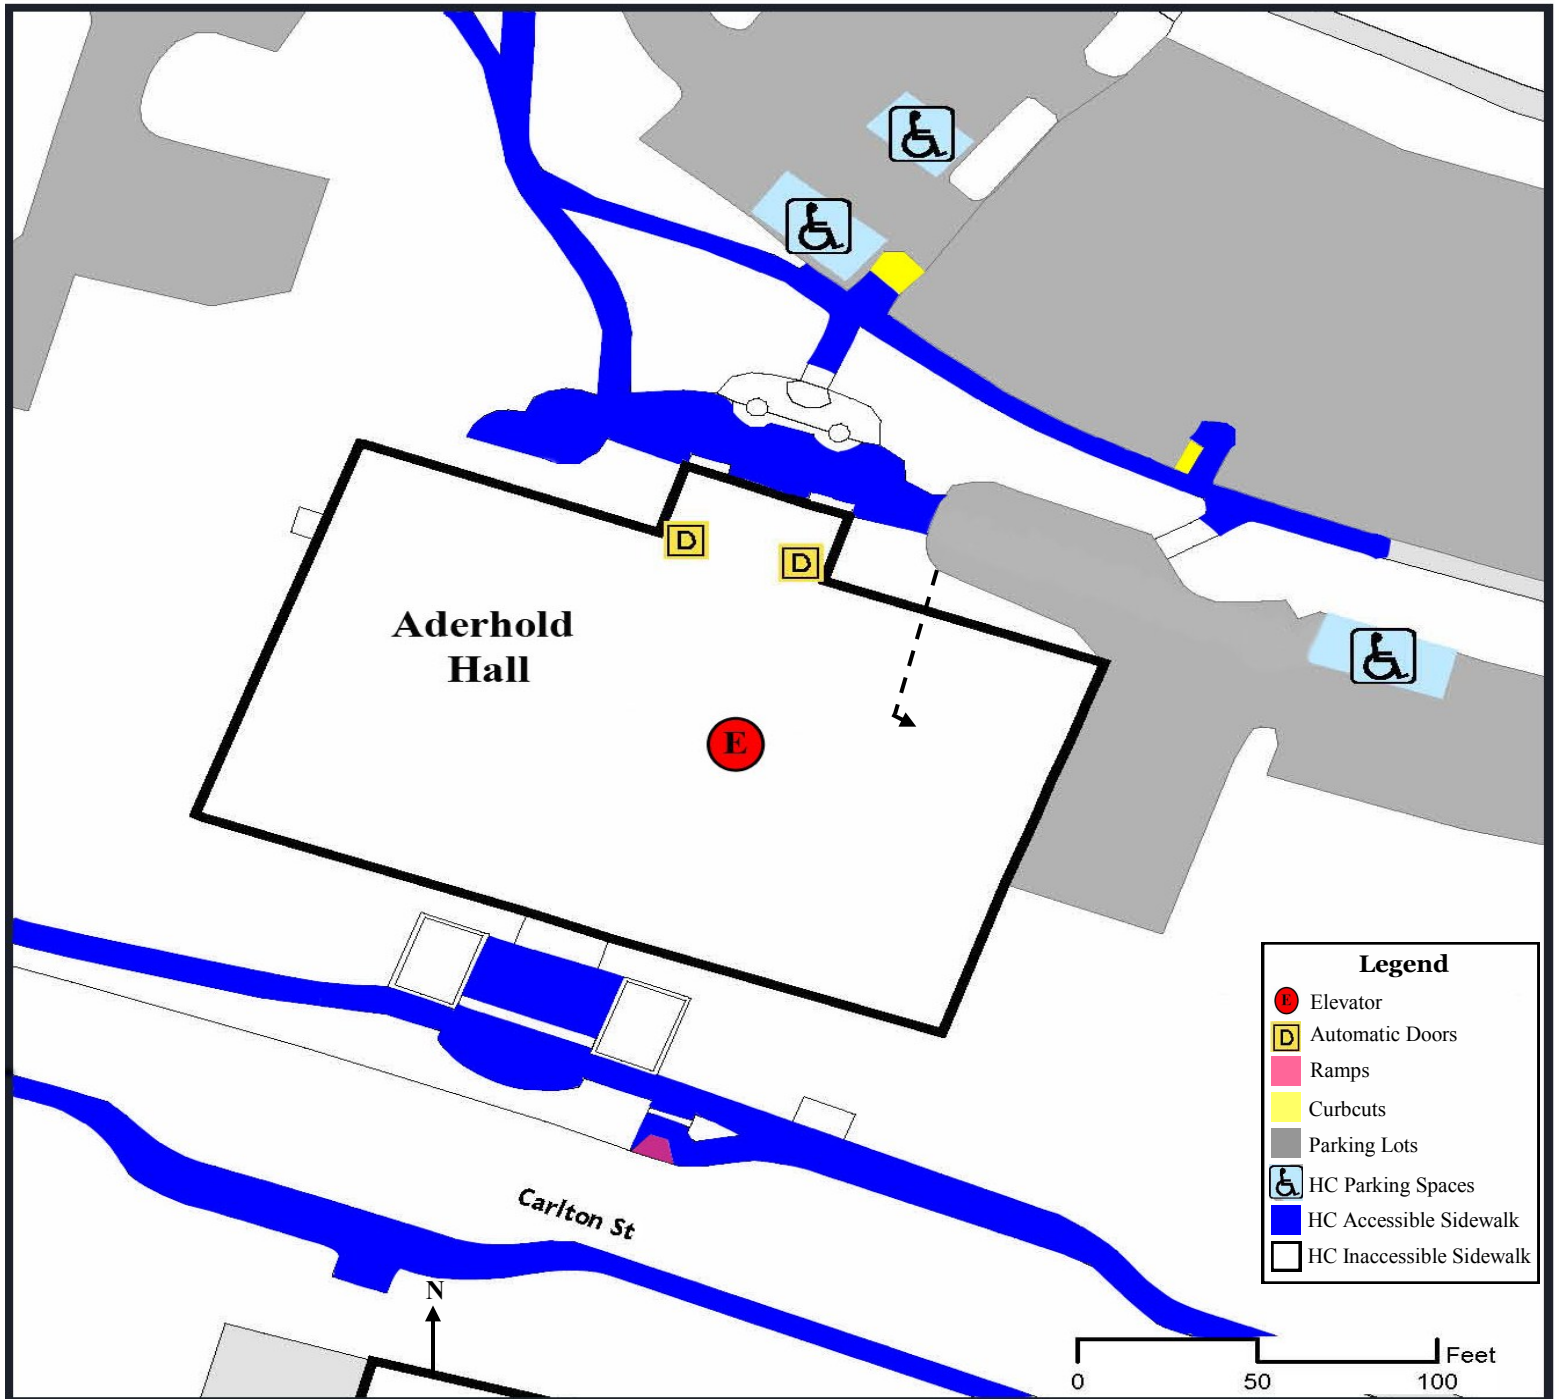

The University of Georgia
Aderhold Hall
Building Number 1060

Legend	
	Elevator
	Automatic Doors
	Ramps
	Curbcuts
	Parking Lots
	HC Parking Spaces
	HC Accessible Sidewalk
	HC Inaccessible Sidewalk

Important Information about Aderhold Hall

*7 Accessible Levels
(Ground, 1, 2, 3, 4, 5, and 6)*

5 Accessible Restrooms

Accessible men's restrooms are located on the 2nd and 4th floors. Accessible women's restrooms are located on the 2nd, 4th, and 5th floors.

EVAC chairs are located on floors 3, 4, 5, and 6.

Disability parking must be arranged through Parking Services.

For additional assistance or information, please contact the Disability Resource Center at 706-542-8719.