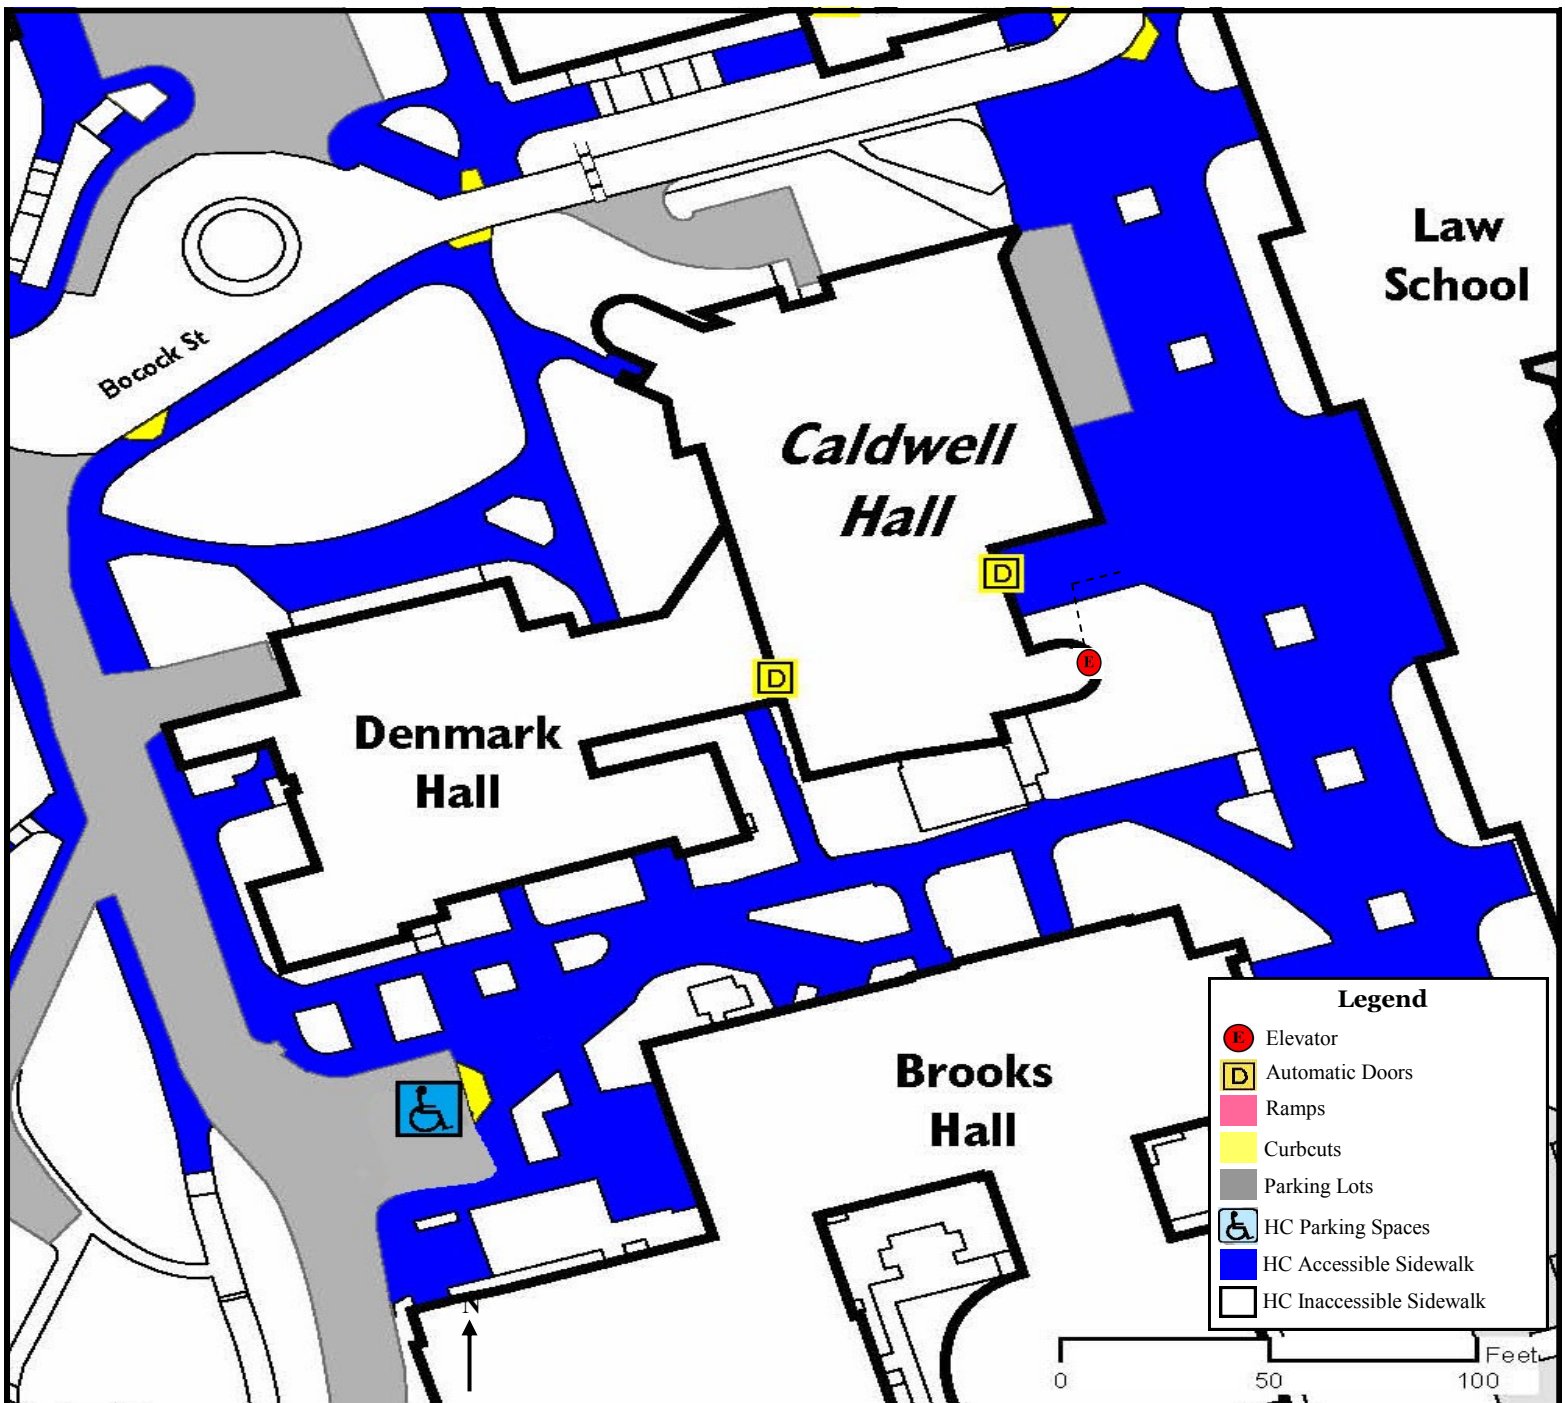

The University of Georgia
Caldwell Hall

Building Number 0046

Important Information about Caldwell Hall

7 Accessible Levels

(Ground, 1, 2, 3, 4, 5, and 6)

The first entrance with an automatic door is located on the first floor at the main entrance. Another entrance with an automatic door is on the ground floor at the rear of the building.

7 Accessible Restrooms

Accessible men's restrooms are located on the ground, 2nd, 4th, and 6th floors. Accessible women's restrooms are located on the 1st, 3rd, and 5th floors.

EVAC chairs are located on the 6th floor.