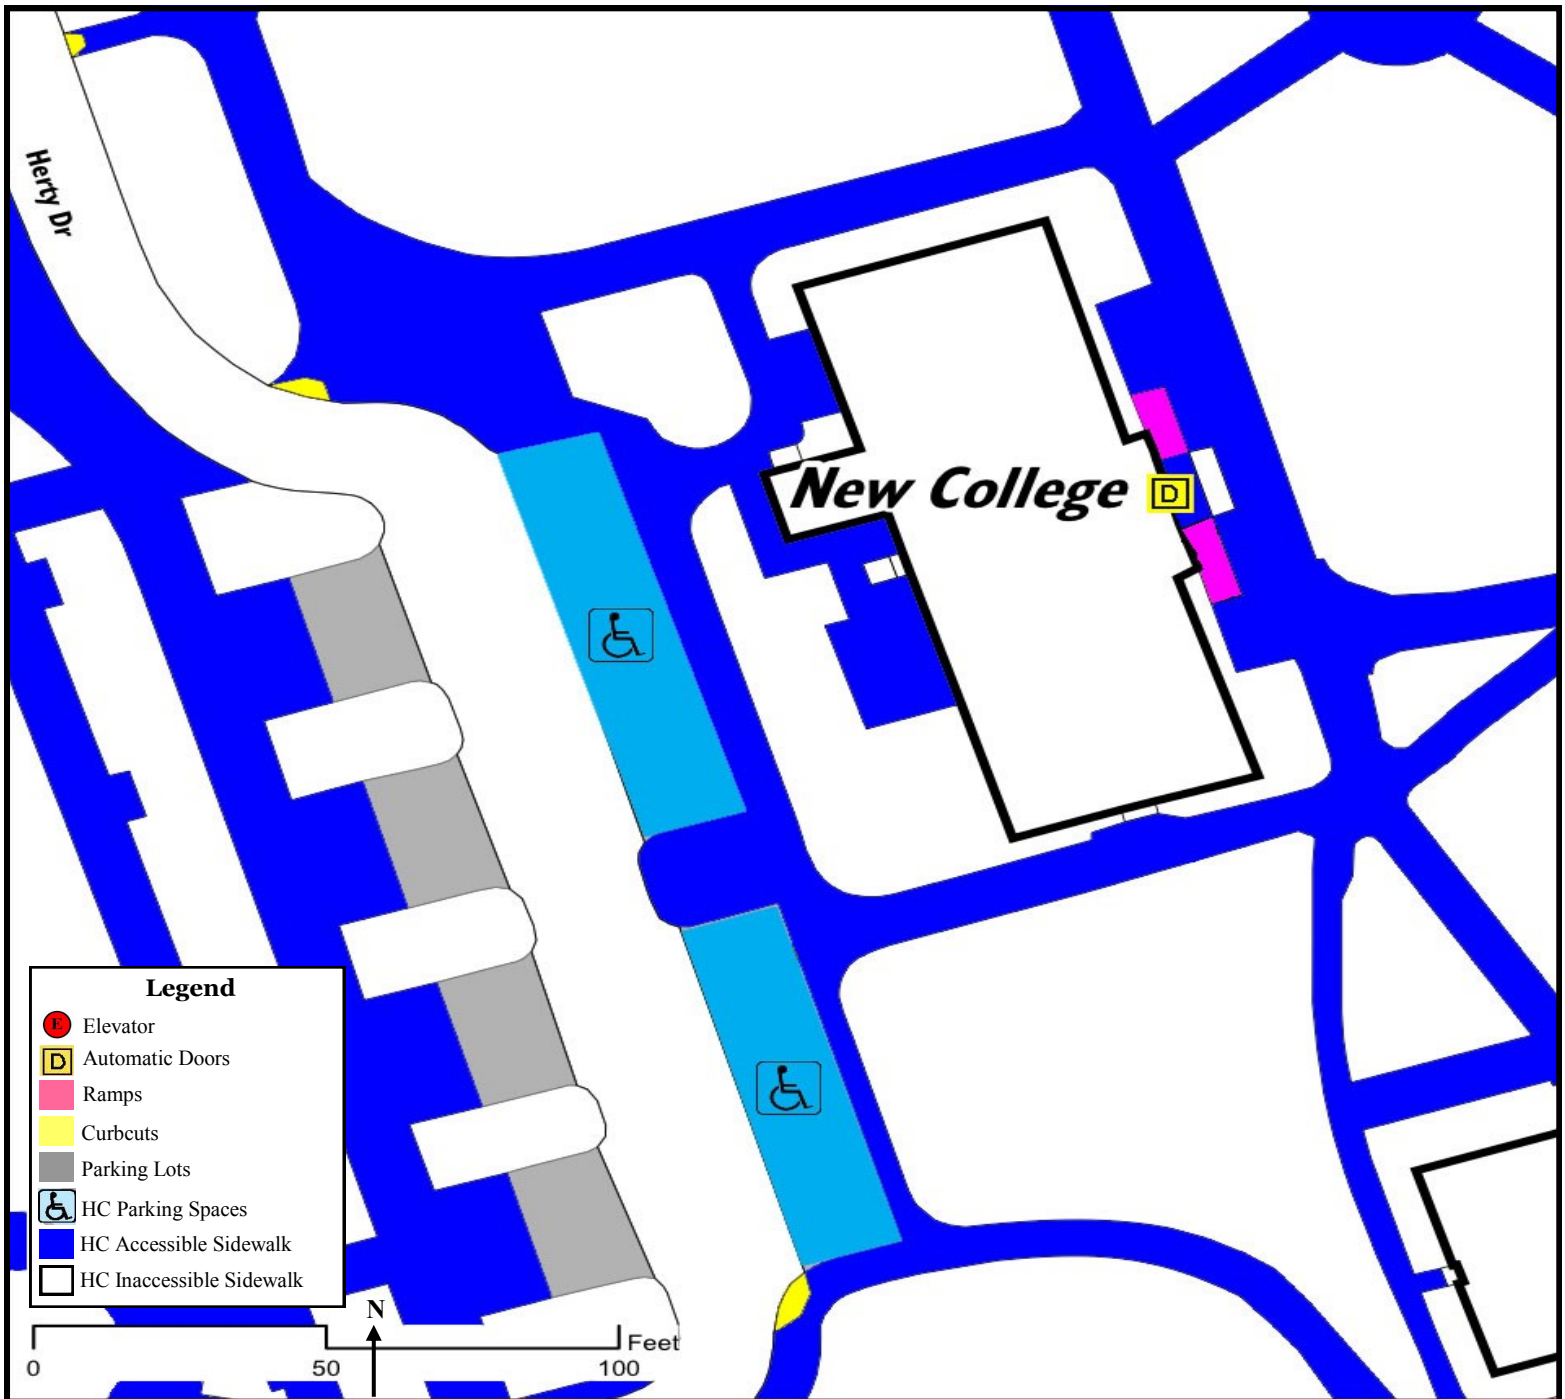

The University of Georgia
New College
Building Number 0030

Important Information about New College

1 Accessible Level

The first floor of this building is accessible using the entrance at the front of the building (facing the grassy quad).

2 Accessible Restrooms

Accessible men's and women's restrooms are located on 1st floor.

Students, faculty, staff, and visitors with limited mobility should contact Sandra Cloninger (542-1412) to make arrangements for program access.