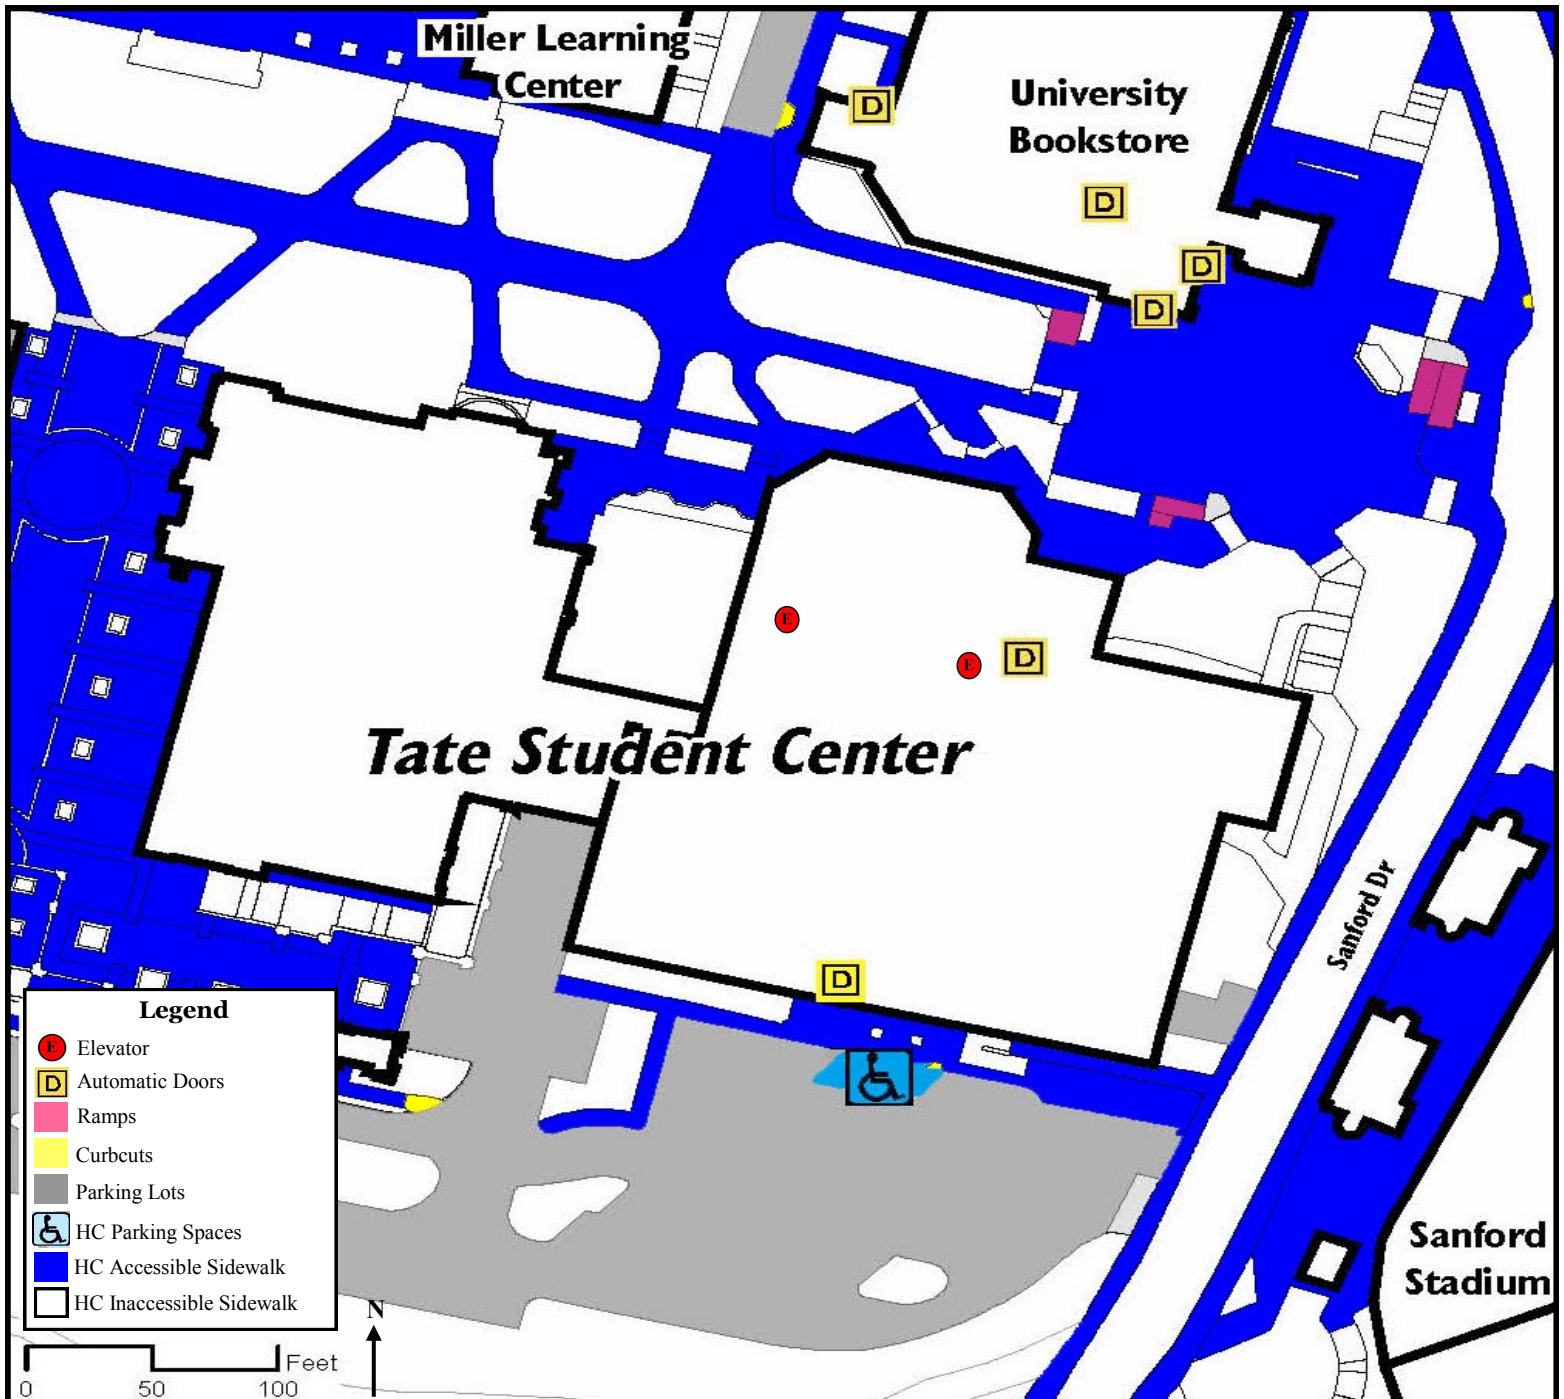

# Tate Student Center

Building Number 0672

## **Important Information about the Tate Student Center**

---

*3 Accessible Levels  
(1, 2, and 3)*

*4 Accessible Restrooms  
Accessible men's and women's restrooms are located on the 1st and 3rd floors.*

*EVAC chairs are located on the 2nd floor in Room 202.*

*Disability parking must be arranged through Parking Services.*

*For additional assistance or information, please contact the Disability Resource Center at 706-542-8719.*