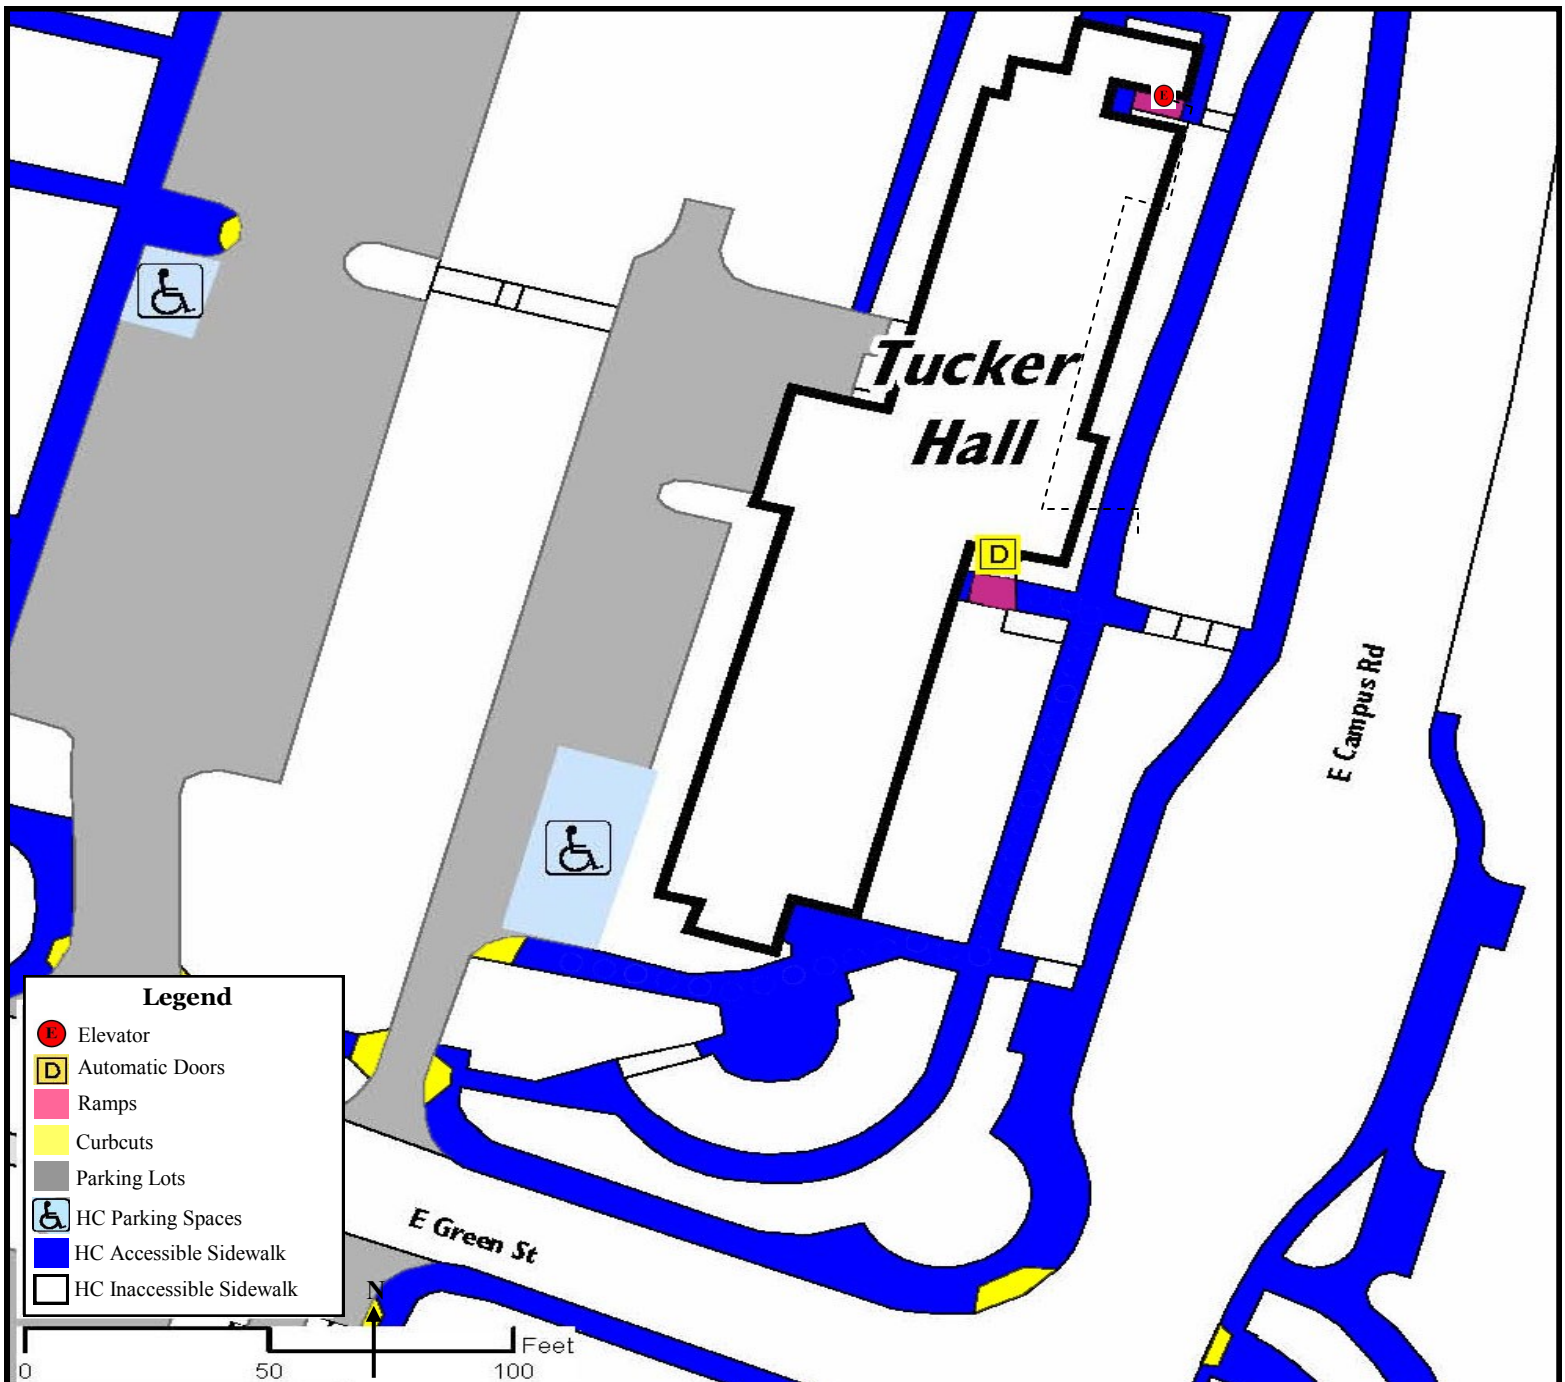

The University of Georgia  
**Tucker Hall**  
Building Number 1250

**Legend**

- Elevator
- Automatic Doors
- Ramps
- Curbcuts
- Parking Lots
- HC Parking Spaces
- HC Accessible Sidewalk
- HC Inaccessible Sidewalk

Feet

100

50

0

## **Important Information about Tucker Hall**

---

*4 Accessible Levels  
(1, 2, 3, and 4)*

*7 Accessible Restrooms  
A unisex accessible restroom is located on the 1st floor. Accessible men's and women's restrooms are located on the 2nd, 3rd, and 4th floors.*