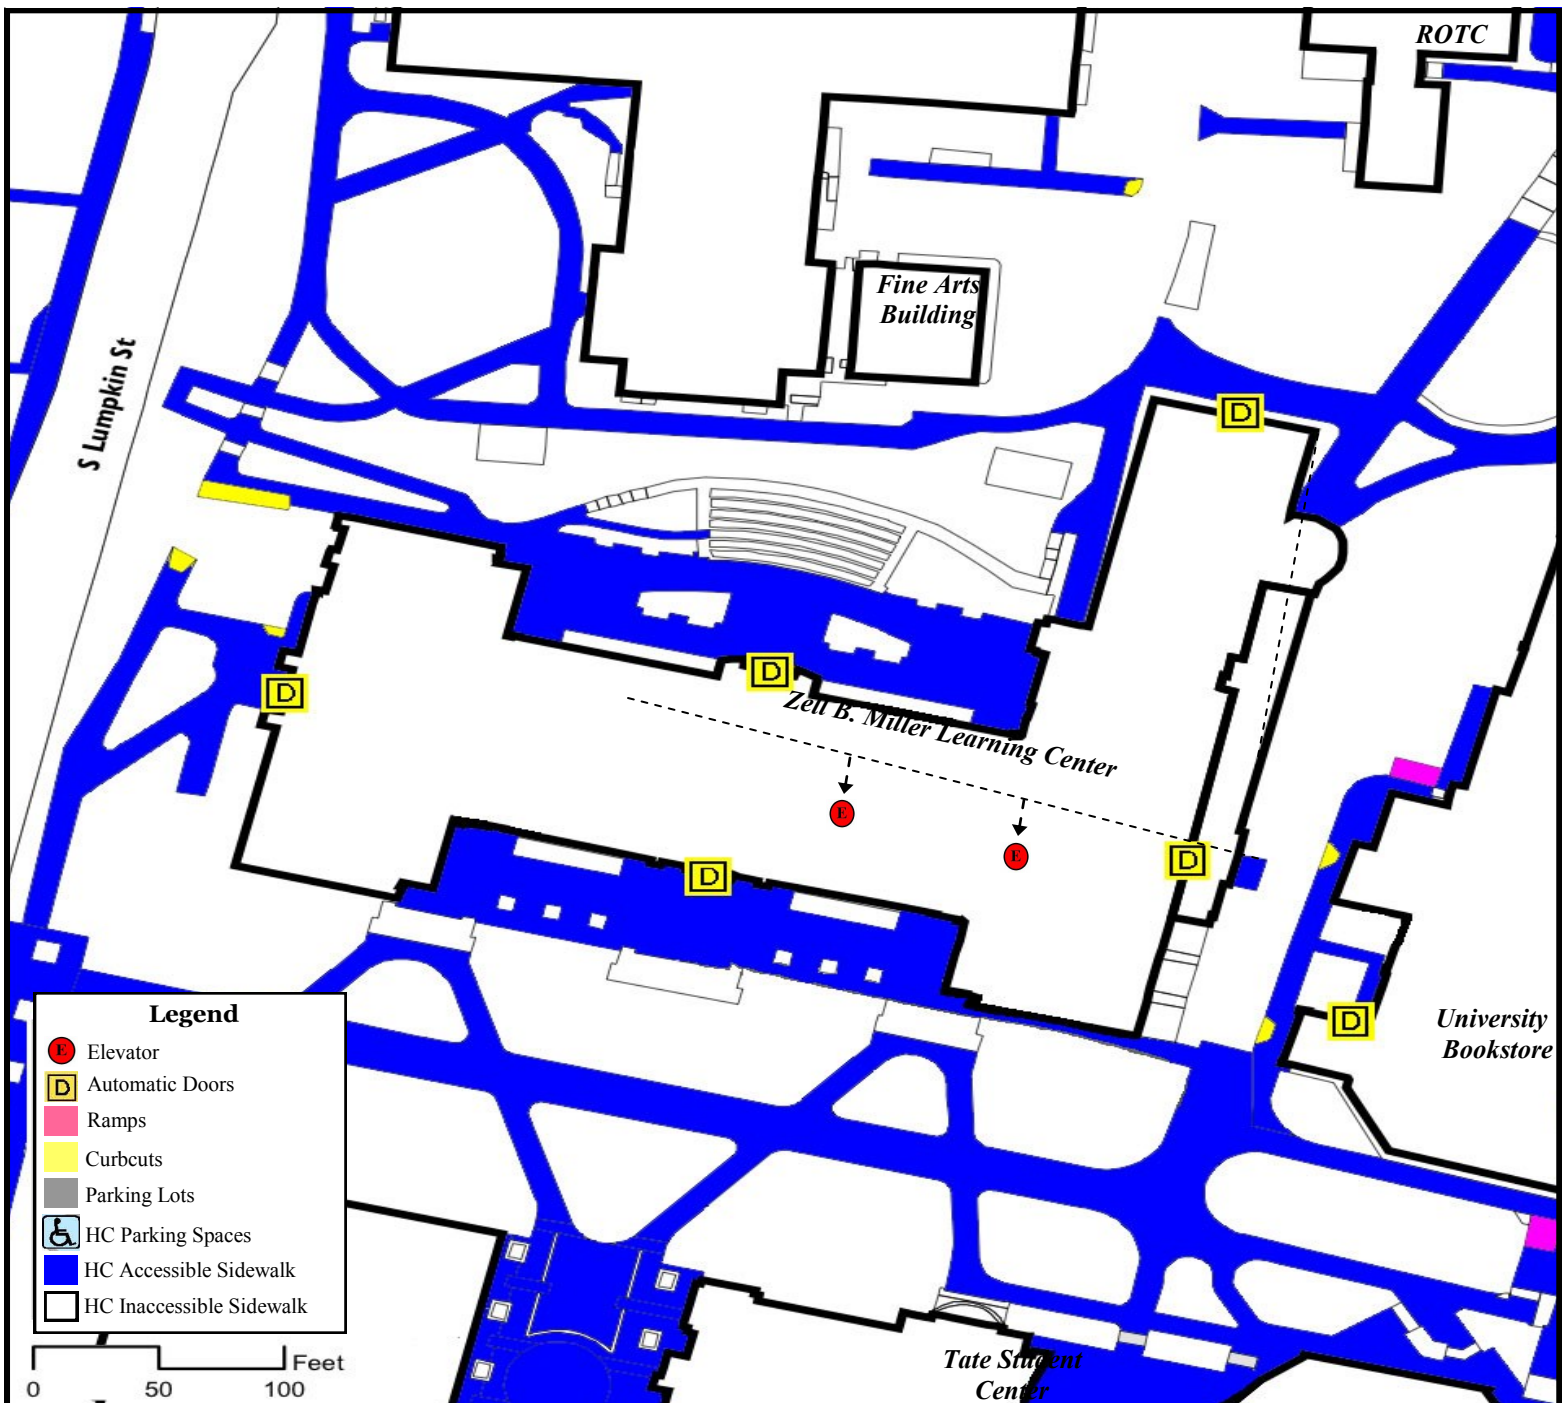

Zell B. Miller Learning Center

Building Number 0081

**Important Information about Zell B. Miller
Learning Center**

4 Accessible Levels

(1, 2, 3, and 4)

Accessible entrances are located on the 1st and 2nd floors.

16 Accessible Restrooms

Accessible men's and women's restrooms are located on all floors near the elevators.

EVAC chairs are located on the 4th floor.

Disability parking must be arranged through Parking Services.